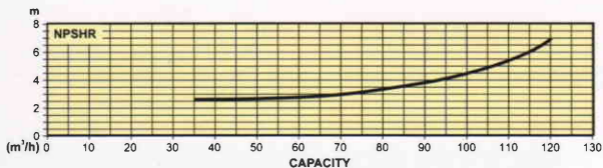

TOTAL HEAD

	Pump Stages / Motor Power kW (P ₂)										
Model	2	3	4	5	6	7-8	9-11	12	13-14	16-21	22-24
SS78 Series	7.5	11	15	18.5	22	30	37	45	55	75	93

	Pump Stages / Motor Power kW (P ₂)										
Model	2	3	4	5	6-7	8-9	10	11-13	14-17	18-21	22-23
SS97 Series	9.3	15	18.5	22	30	37	45	55	75	93	110