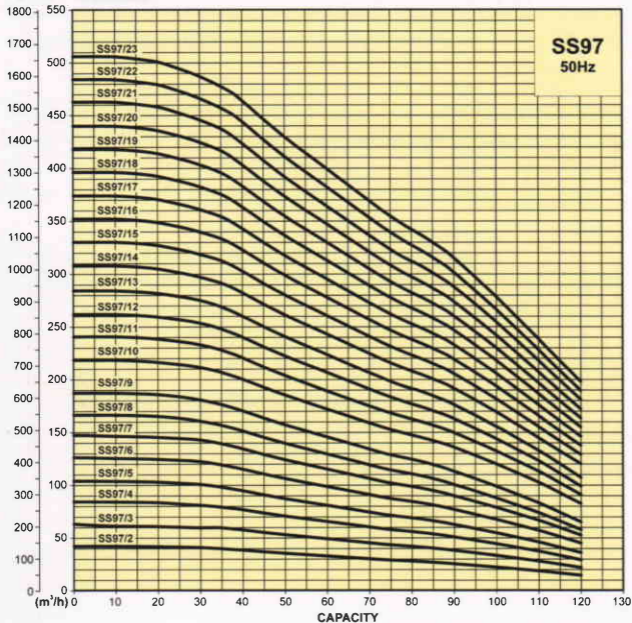

TOTAL HEAD

	Pump Stages / Motor Power kW (P ₂)										
Model	2	3	4	5	6	7-8	9-11	12	13-14	16-21	22-24
SS78 Series	7.5	11	15	18.5	22	30	37	45	55	75	93

	Pump Stages / Motor Power kW (P ₂)										
Model	2	3	4	5	6-7	8-9	10	11-13	14-17	18-21	22-23
SS97 Series	9.3	15	18.5	22	30	37	45	55	75	93	110