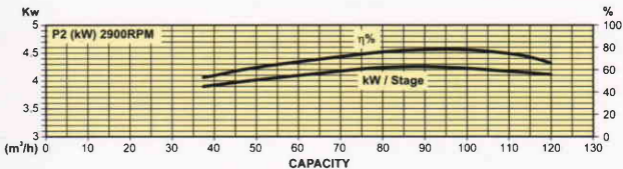

TOTAL HEAD

	Pump Stages / Motor Power kW (P ₂)										
Model	2	3	4	5	6	7-8	9-11	12	13-14	16-21	22-24
SS78 Series	7.5	11	15	18.5	22	30	37	45	55	75	93

	Pump Stages / Motor Power kW (P ₂)										
Model	2	3	4	5	6-7	8-9	10	11-13	14-17	18-21	22-23
SS97 Series	9.3	15	18.5	22	30	37	45	55	75	93	110