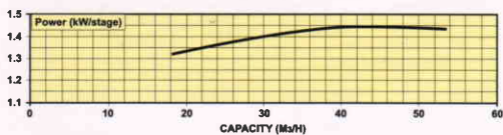

Ql/s 2 4 6 8

Ql/s 2 4 6 8 10 12

	Pump Stages / Motor Power kW (P ₂)								
Model	4	5.5	7.5	11	15	18.5	22	30	37
SS18 Series	6*	9*	12	15/18	22/24	28/30	33/36	39/42	-
SS27 Series	-	5*	7	11	15	19	23	27/31	33/36
SS45 Series	-	3*	5	7	10	12	15	18/20	25
SS60 Series	-	3*	5	7	10	12	14	18	24