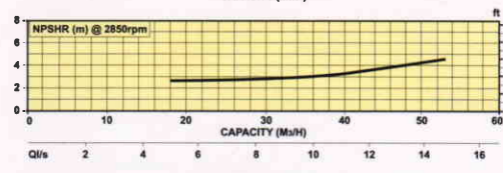

Ql/s 2 4 6 8

Ql/s 2 4 6 8 10 12

	Pump Stages / Motor Power kW (P ₂)								
Model	4	5.5	7.5	11	15	18.5	22	30	37
SS18 Series	6*	9*	12	15/18	22/24	28/30	33/36	39/42	-
SS27 Series	-	5*	7	11	15	19	23	27/31	33/36
SS45 Series	-	3*	5	7	10	12	15	18/20	25
SS60 Series	-	3*	5	7	10	12	14	18	24