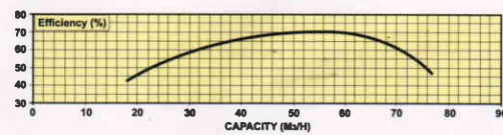

Ql/s 2 4 6 8

Ql/s 2 4 6 8 10 12

	Pump Stages / Motor Power kW (P ₂)								
Model	4	5.5	7.5	11	15	18.5	22	30	37
SS18 Series	6*	9*	12	15/18	22/24	28/30	33/36	39/42	-
SS27 Series	-	5*	7	11	15	19	23	27/31	33/36
SS45 Series	-	3*	5	7	10	12	15	18/20	25
SS60 Series	-	3*	5	7	10	12	14	18	24