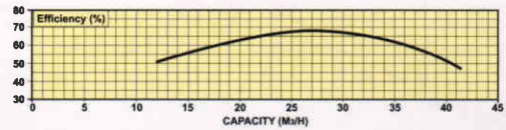

Ql/s 2 4 6 8

Ql/s 2 4 6 8 10 12

	Pump Stages / Motor Power kW (P ₂)								
Model	4	5.5	7.5	11	15	18.5	22	30	37
SS18 Series	6*	9*	12	15/18	22/24	28/30	33/36	39/42	-
SS27 Series	-	5*	7	11	15	19	23	27/31	33/36
SS45 Series	-	3*	5	7	10	12	15	18/20	25
SS60 Series	-	3*	5	7	10	12	14	18	24