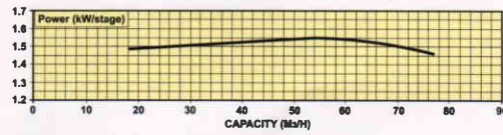

Ql/s 2 4 6 8

Ql/s 2 4 6 8 10 12

	Pump Stages / Motor Power kW (P ₂)								
Model	4	5.5	7.5	11	15	18.5	22	30	37
SS18 Series	6*	9*	12	15/18	22/24	28/30	33/36	39/42	-
SS27 Series	-	5*	7	11	15	19	23	27/31	33/36
SS45 Series	-	3*	5	7	10	12	15	18/20	25
SS60 Series	-	3*	5	7	10	12	14	18	24