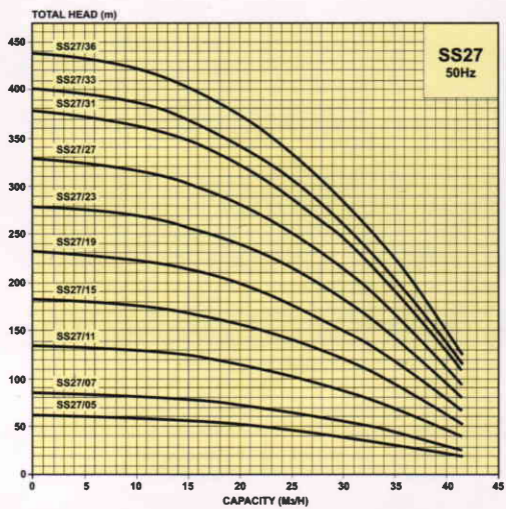

Ql/s 2 4 6 8

Ql/s 2 4 6 8 10 12

	Pump Stages / Motor Power kW (P ₂)								
Model	4	5.5	7.5	11	15	18.5	22	30	37
SS18 Series	6*	9*	12	15/18	22/24	28/30	33/36	39/42	-
SS27 Series	-	5*	7	11	15	19	23	27/31	33/36
SS45 Series	-	3*	5	7	10	12	15	18/20	25
SS60 Series	-	3*	5	7	10	12	14	18	24