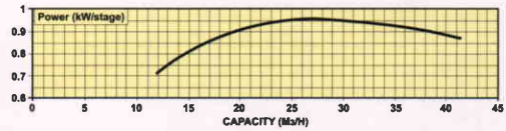

Ql/s 2 4 6 8

Ql/s 2 4 6 8 10 12

	Pump Stages / Motor Power kW (P ₂)								
Model	4	5.5	7.5	11	15	18.5	22	30	37
SS18 Series	6*	9*	12	15/18	22/24	28/30	33/36	39/42	-
SS27 Series	-	5*	7	11	15	19	23	27/31	33/36
SS45 Series	-	3*	5	7	10	12	15	18/20	25
SS60 Series	-	3*	5	7	10	12	14	18	24