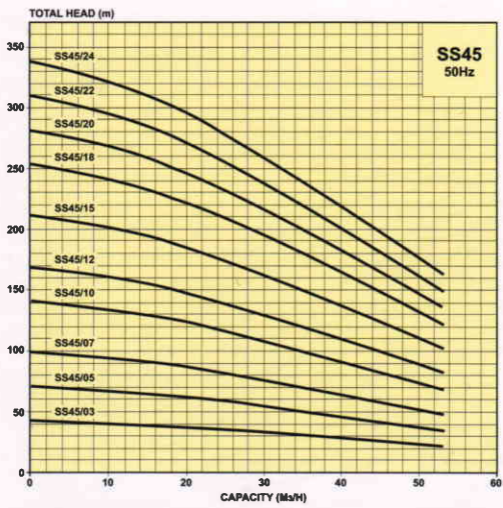

Ql/s 2 4 6 8

Ql/s 2 4 6 8 10 12

	Pump Stages / Motor Power kW (P ₂)								
Model	4	5.5	7.5	11	15	18.5	22	30	37
SS18 Series	6*	9*	12	15/18	22/24	28/30	33/36	39/42	-
SS27 Series	-	5*	7	11	15	19	23	27/31	33/36
SS45 Series	-	3*	5	7	10	12	15	18/20	25
SS60 Series	-	3*	5	7	10	12	14	18	24