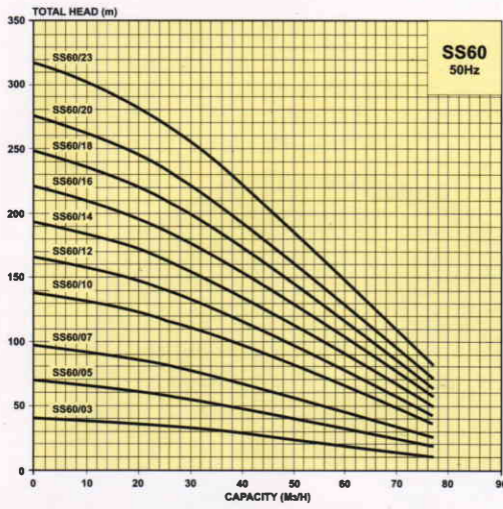

Ql/s 2 4 6 8

Ql/s 2 4 6 8 10 12

	Pump Stages / Motor Power kW (P ₂)								
Model	4	5.5	7.5	11	15	18.5	22	30	37
SS18 Series	6*	9*	12	15/18	22/24	28/30	33/36	39/42	-
SS27 Series	-	5*	7	11	15	19	23	27/31	33/36
SS45 Series	-	3*	5	7	10	12	15	18/20	25
SS60 Series	-	3*	5	7	10	12	14	18	24