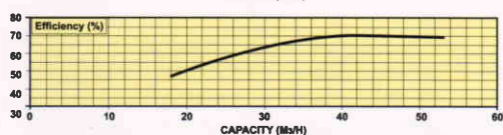

Ql/s 2 4 6 8

Ql/s 2 4 6 8 10 12

	Pump Stages / Motor Power kW (P ₂)								
Model	4	5.5	7.5	11	15	18.5	22	30	37
SS18 Series	6*	9*	12	15/18	22/24	28/30	33/36	39/42	-
SS27 Series	-	5*	7	11	15	19	23	27/31	33/36
SS45 Series	-	3*	5	7	10	12	15	18/20	25
SS60 Series	-	3*	5	7	10	12	14	18	24