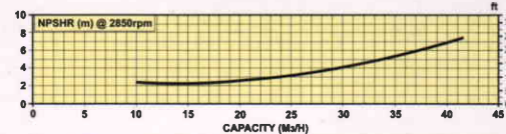

Ql/s 2 4 6 8

Ql/s 2 4 6 8 10 12

	Pump Stages / Motor Power kW (P ₂)								
Model	4	5.5	7.5	11	15	18.5	22	30	37
SS18 Series	6*	9*	12	15/18	22/24	28/30	33/36	39/42	-
SS27 Series	-	5*	7	11	15	19	23	27/31	33/36
SS45 Series	-	3*	5	7	10	12	15	18/20	25
SS60 Series	-	3*	5	7	10	12	14	18	24