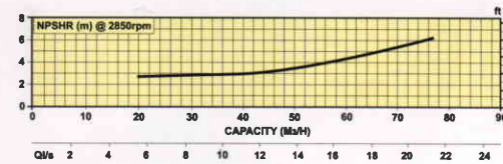

Ql/s 2 4 6 8

Ql/s 2 4 6 8 10 12

	Pump Stages / Motor Power kW (P ₂)								
Model	4	5.5	7.5	11	15	18.5	22	30	37
SS18 Series	6*	9*	12	15/18	22/24	28/30	33/36	39/42	-
SS27 Series	-	5*	7	11	15	19	23	27/31	33/36
SS45 Series	-	3*	5	7	10	12	15	18/20	25
SS60 Series	-	3*	5	7	10	12	14	18	24